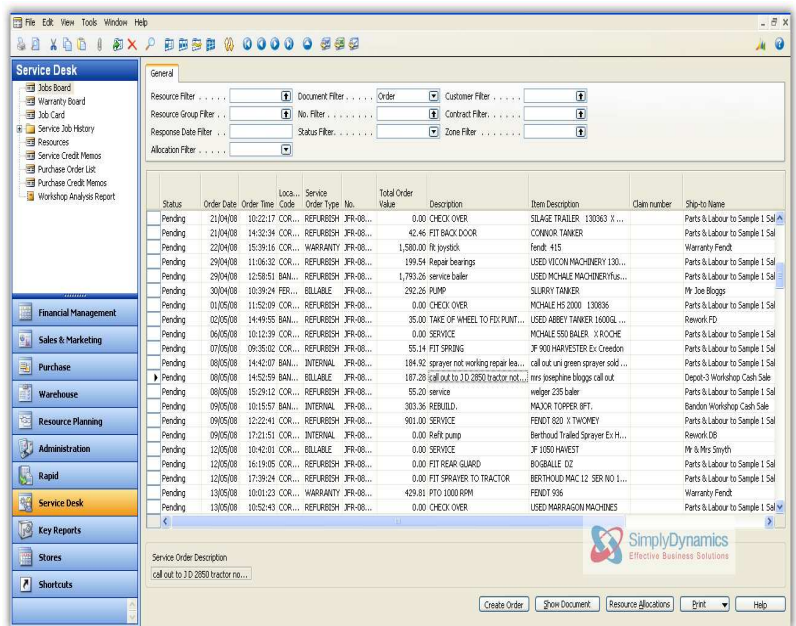

Try Before you Buy

You can take Dynamics Nav for a trial run from your own desk via the web. Just visit our website www.simplydynamics.ie and follow the "Test Drive" link.

Our Support section also offers comprehensive fact sheets on each of the Dynamics Nav modules and technical guides.

First Hand User Experience

Dynamics Nav has numerous active user groups. You can see what comments and issues other businesses have by following the links from our main web page.

We are also happy to provide your business reference calls into our Customers and will endeavor to provide a close fit reference call.

Dynamics Nav—Express

Sample 5 User Project

Software € 8,250
5 Concurrent Nav Users (G/L, Sales, Purchases, Stock, CRM)

Services € 8,550
Project Planning.
Installation & Configuration.
Test and Go-Live Data Migration.
Unlimited Web Training.
User Refresher Training.
On Site Go-Live Support.
First End of Month Support.

Total Project Cost €16,800

This outline can be adjusted for additional services as required or the software cost can be increased/reduced by €1,650 per concurrent user as required.

See reverse for a full function list included in this offering.

HOW TO BUY

Just email:
sales@simplydynamics.ie

Or call us on
+353 1 4151280.

We will send you a proposed project plan, project price and arrange a meeting to deal with any of your queries.

SKU: SD-EX-P160

Version 2.4.1 e&oe